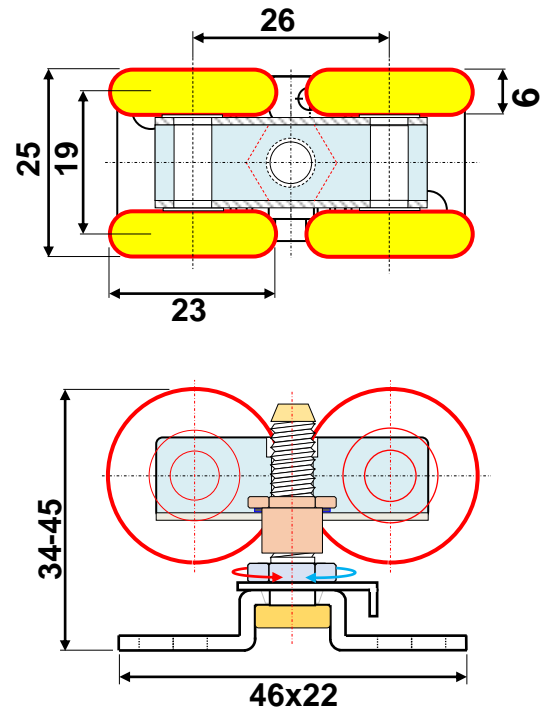

Hsn-364

Unit: mm,

- ♥ Max Panel Loading: 85kgs
- ♥ Adjustable Height: 10mm
- ♥ Hsn-364: 695zp
- ♥ Wheel: 19.5mm~24mm

www.onlycorp.com,
oik@onlycorp.com.