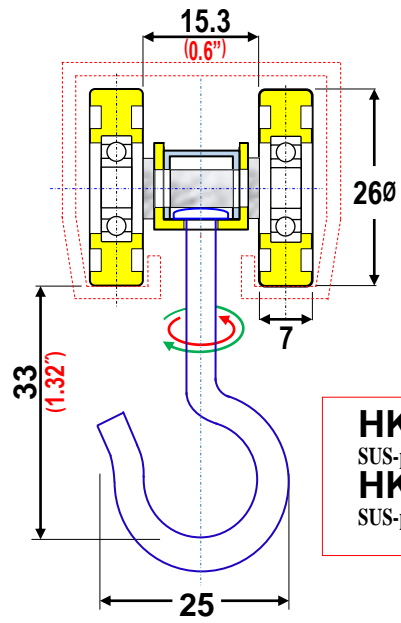

HK-2600s Hanger ^(30g)
Unit:mm Max.wt:38kgs

HK-2600s Hanger
SUS-parts, 100Cr6 inner Bearing
HK-2600ss Hanger
SUS-parts, SUS inner Bearing