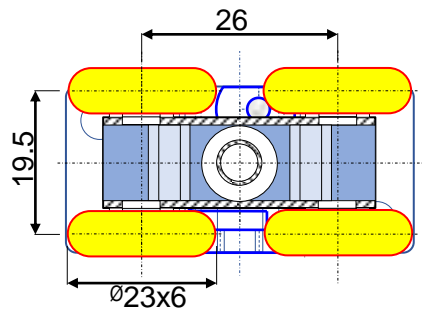

H-157R

Unit:mm,

- ♥ Max Panel Loading: 90kgs
- ♥ Adjustable Height: 9mm,
- ♥ Inner Bearing: 695zp
Wheel: 19.5 ϕ ~24 ϕ

www.onlycorp.com, oik@onlycorp.com