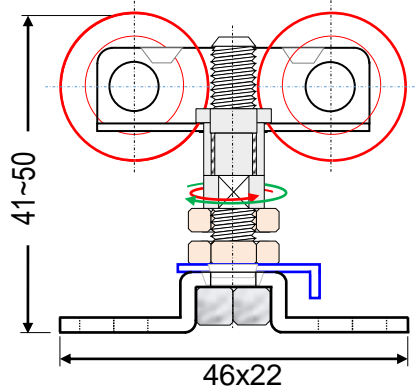

H-157R

Unit:mm,

- ♥ Max Panel Loading: 90kgs
- ♥ Adjustable Height: 9mm,
- ♥ Inner Bearing: 695zp
Wheel: 19.5 ϕ ~24 ϕ

www.onlycorp.com, oik@onlycorp.com